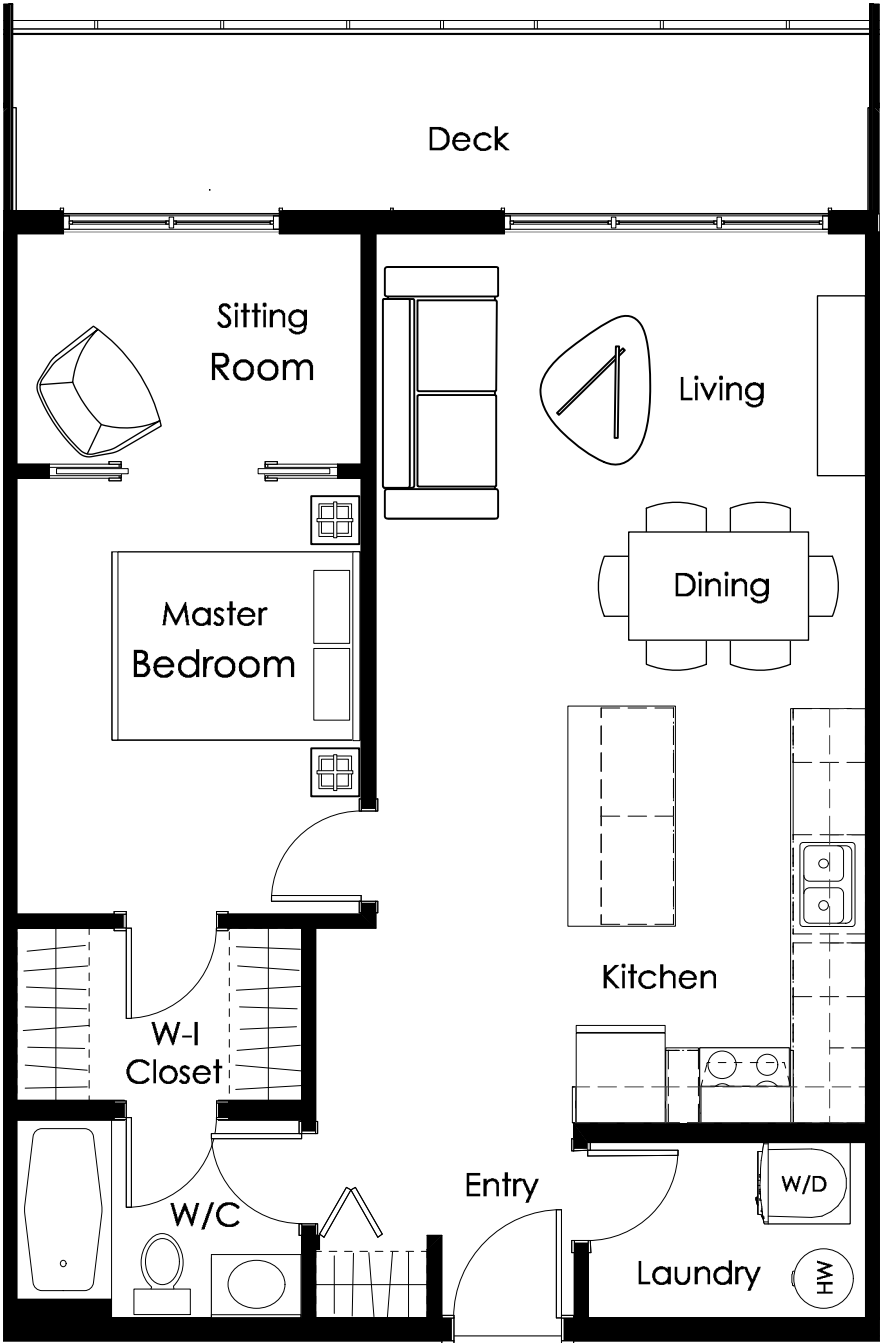

Unit C - 1 Bedroom

758.4 sq.ft.

Units 107, 207, 307, 407

Dimensions, sizes, specifications, layouts and materials are approximate only and subject to change without notice.