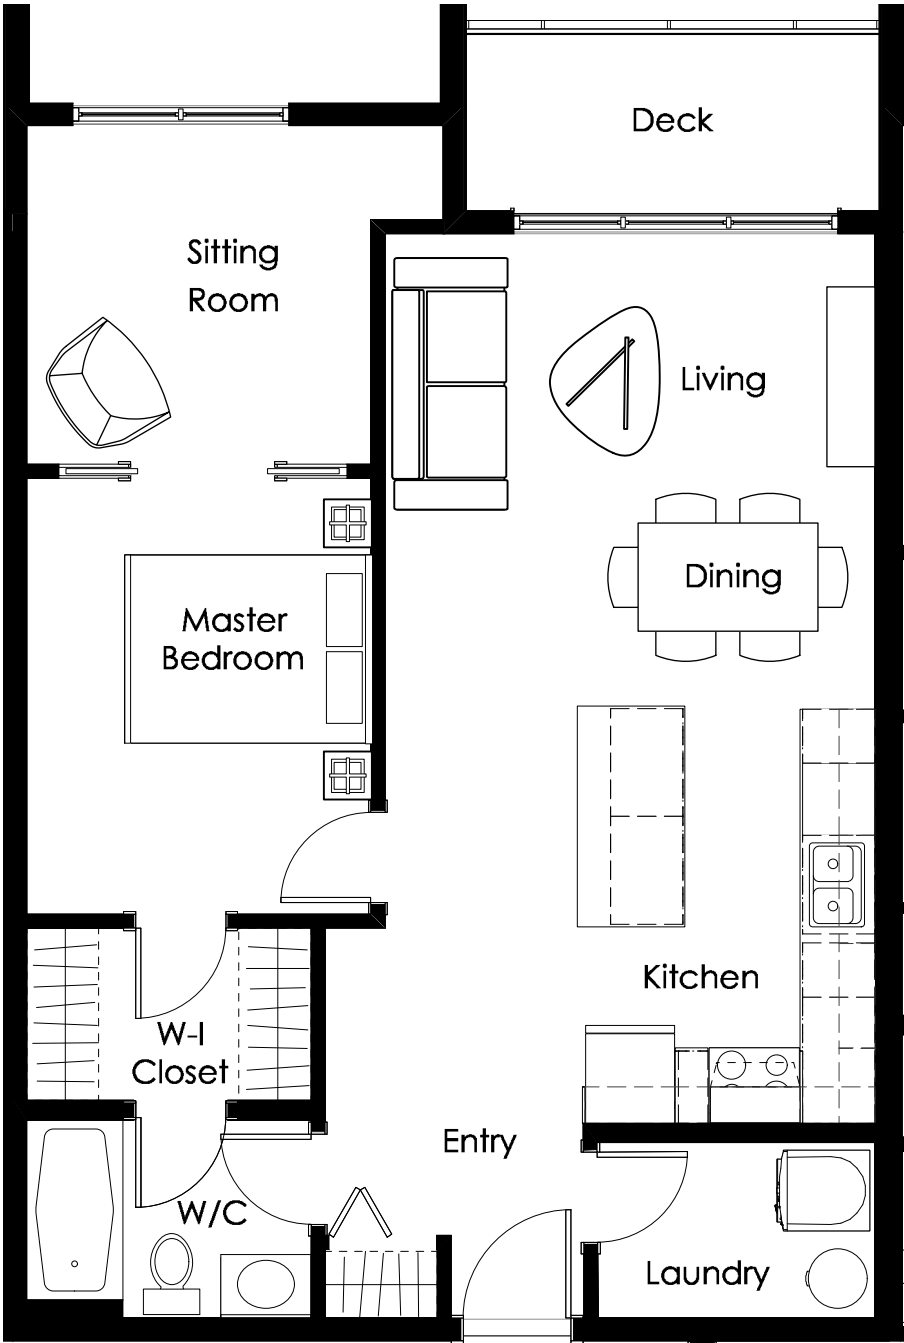

# Unit D - 1 Bedroom

796.4 sq.ft.

Units 104, 106, 204, 206, 208, 209, 304,  
306, 308, 309, 404, 406, 408, 409

Dimensions, sizes, specifications, layouts and materials are approximate only and subject to change without notice.