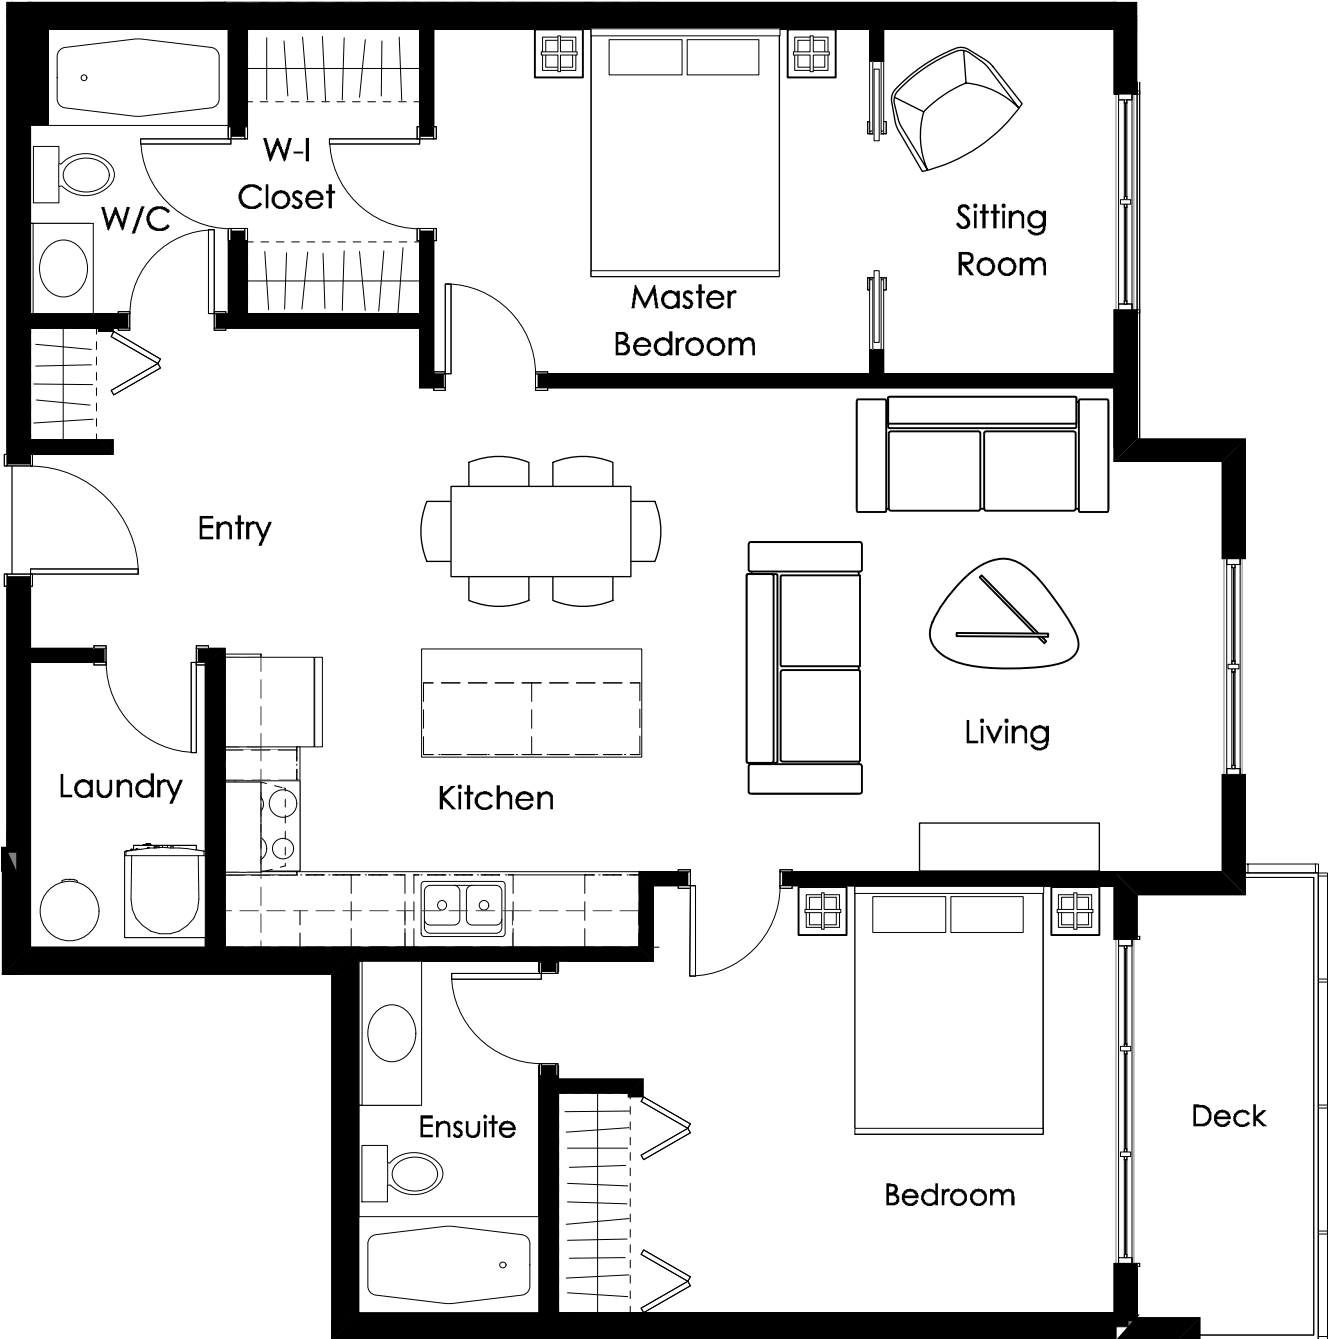

Unit F - 2 Bedrooms

1078.1 Sq.Ft.

Units 103, 203, 303, 403

Dimensions, sizes, specifications, layouts and materials are approximate only and subject to change without notice.