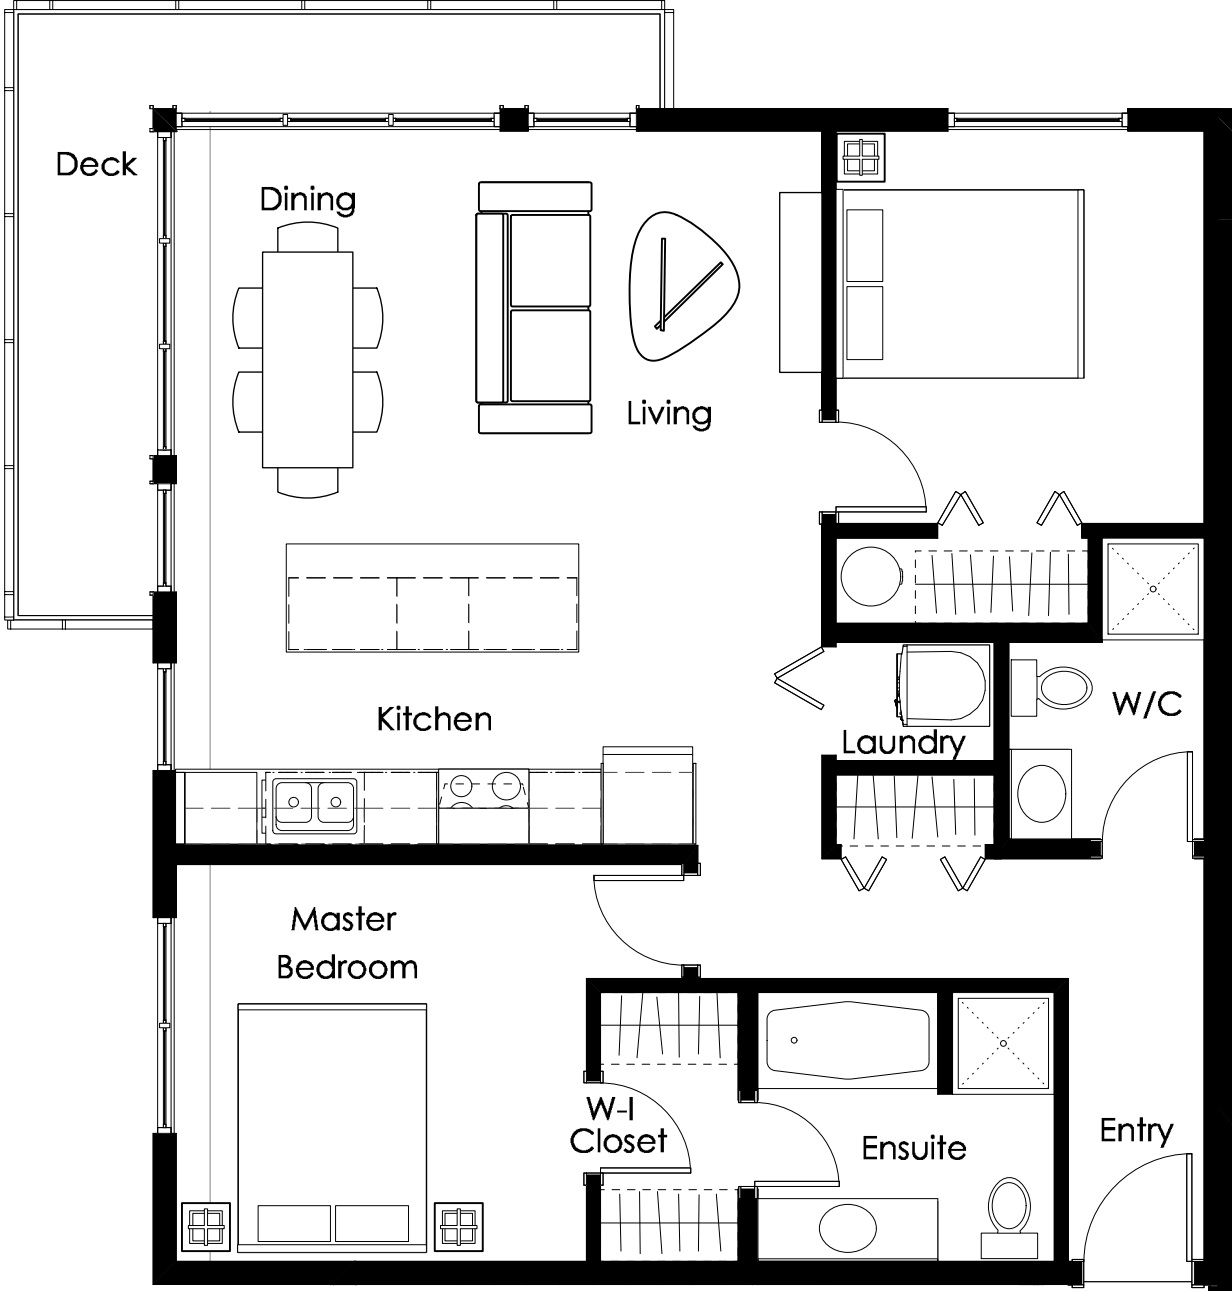

Unit K - 2 Bedrooms

958.8 Sq.Ft.

Units 109, 210, 211, 310, 311, 410, 411

Dimensions, sizes, specifications, layouts and materials are approximate only and subject to change without notice.